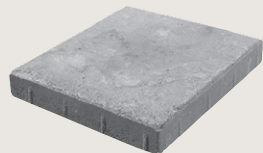

LAFITT™ SLATE SLAB

TIMELESS EYE APPEAL

.....

NATURAL COLLECTION

Lafitt Slate Slab is a modular three piece system with a textured slate finish that offers breathtaking and timeless appeal.

- Features the look and modularity of our popular selling Lafitt Grana Slab but in a slate finish
- A dramatic and bold look combines seamlessly with any combination of outdoor décor styles
- Three shapes allow for a wide variety of design options

EXPOCRETE
AN OLDCASTLE COMPANY

BRITISH COLUMBIA | ALBERTA | SASKATCHEWAN | MANITOBA

BELGARD.COM | EXPOCRETE.COM

PRODUCT SPECIFICATIONS

PRODUCT	TEXTURE	UNIT SIZE (MM)	UNIT SIZE (IN)	SQFT / LAYER	SQM / LAYER	SQFT / PALLET	SQM / PALLET	PIECES / PALLET	LAYERS / PALLET	PIECES/ LAYER	WEIGHT / PALLET (KG)	WEIGHT / PALLET (LB)
Lafitt Slate Small Rectangle	Slate	190 x 377 x 50	7.4 x 14.8 x 2	12	1.04	139.9	12.4	96	12	8	1326	2924
Lafitt Slate Square	Slate	377 x 377 x 50	14.8 x 14.8 x 2	11.7	1.04	139.9	12.4	96	12	8	1326	2924
Lafitt Slate Large Rectangle	Slate	377 x 567 x 50	14.8 x 22.3 x 2	11.7	1.04	139.9	12.4	96	12	8	1326	2924

For laying patterns & technical information, please visit: [Beldgard.com](http://Belgard.com) or Expocrete.com. Imperial measurements are approximations.

SLAB

Lafitt Slate Small Rectangle

Lafitt Slate Square