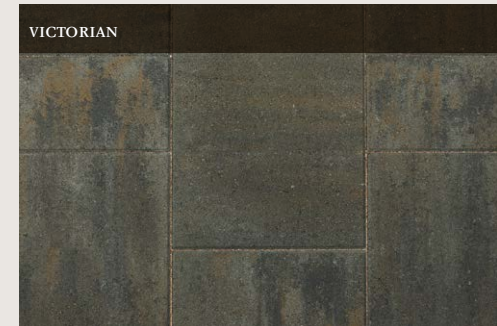

LAFITT™ SLATE SLAB

TIMELESS EYE APPEAL

.....

NATURAL COLLECTION

Lafitt Slate Slab is a modular three piece system with a textured slate finish that offers breathtaking and timeless appeal.

- Features the look and modularity of our popular selling Lafitt Grana Slab but in a slate finish
- A dramatic and bold look combines seamlessly with any combination of outdoor décor styles
- Three shapes allow for a wide variety of design options

For laying patterns & technical information, please visit: [Beldgard.com](http://Belgard.com) or Expocrete.com. Imperial measurements are approximations.

SLAB

Lafitt Slate Small Rectangle

Lafitt Slate Square

Lafitt Slate Large Rectangle

Pallet layer layout illustrated.

COLOURS

Please note products, colours and sizes may vary by region. Please visit Beldgard.com or Expocrete.com for detailed information and to find a local Belgard Authorized Dealer.