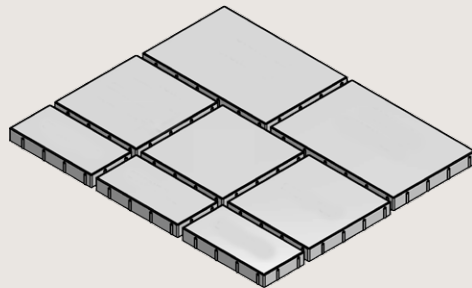

LAFITT™ SLATE SLAB

TIMELESS EYE APPEAL

.....

NATURAL COLLECTION

Lafitt Slate Slab is a modular three piece system with a textured slate finish that offers breathtaking and timeless appeal.

- Features the look and modularity of our popular selling Lafitt Grana Slab but in a slate finish
- A dramatic and bold look combines seamlessly with any combination of outdoor décor styles
- Three shapes allow for a wide variety of design options

EXPOCRETE
AN OLDCASTLE COMPANY

BRITISH COLUMBIA | ALBERTA | SASKATCHEWAN | MANITOBA

BELGARD.COM | EXPOCRETE.COM

PRODUCT SPECIFICATIONS

PRODUCT	TEXTURE	UNIT SIZE (MM)	UNIT SIZE (IN)	SQFT / LAYER	SQM / LAYER	SQFT / PALLET	SQM / PALLET	PIECES / PALLET	LAYERS / PALLET	PIECES/ LAYER	WEIGHT / PALLET (KG)	WEIGHT / PALLET (LB)
Lafitt Slate Small Rectangle	Slate	190 x 377 x 50	7.4 x 14.8 x 2	12	1.04	139.9	12.4	96	12	8	1326	2924
Lafitt Slate Square	Slate	377 x 377 x 50	14.8 x 14.8 x 2	11.7	1.04	139.9	12.4	96	12	8	1326	2924
Lafitt Slate Large Rectangle	Slate	377 x 567 x 50	14.8 x 22.3 x 2	11.7	1.04	139.9	12.4	96	12	8	1326	2924

For laying patterns & technical information, please visit: [Beldgard.com](http://Belgard.com) or Expocrete.com. Imperial measurements are approximations.

SLAB

Lafitt Slate Small Rectangle

Lafitt Slate Square

Lafitt Slate Large Rectangle

Pallet layer layout illustrated.

COLOURS

Please note products, colours and sizes may vary by region. Please visit Beldgard.com or Expocrete.com for detailed information and to find a local Belgard Authorized Dealer.