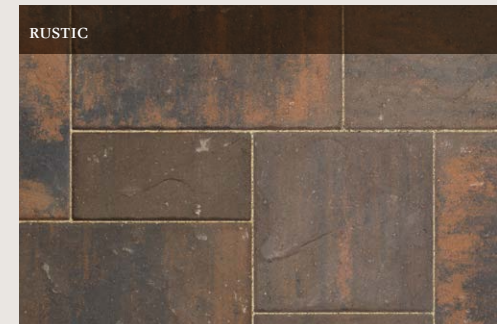

LAFITT™ SLATE SLAB

TIMELESS EYE APPEAL

.....

NATURAL COLLECTION

Lafitt Slate Slab is a modular three piece system with a textured slate finish that offers breathtaking and timeless appeal.

- Features the look and modularity of our popular selling Lafitt Grana Slab but in a slate finish
- A dramatic and bold look combines seamlessly with any combination of outdoor décor styles
- Three shapes allow for a wide variety of design options

For laying patterns & technical information, please visit: [Beldgard.com](http://Belgard.com) or Expocrete.com. Imperial measurements are approximations.

SLAB

Lafitt Slate Small Rectangle

Lafitt Slate Square

Lafitt Slate Large Rectangle

Pallet layer layout illustrated.

COLOURS

Please note products, colours and sizes may vary by region. Please visit Beldgard.com or Expocrete.com for detailed information and to find a local Belgard Authorized Dealer.