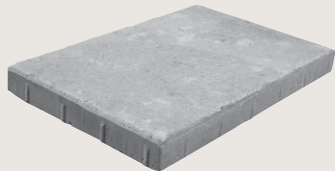

LAFITT™ SLATE SLAB

TIMELESS EYE APPEAL

.....

NATURAL COLLECTION

Lafitt Slate Slab is a modular three piece system with a textured slate finish that offers breathtaking and timeless appeal.

- Features the look and modularity of our popular selling Lafitt Grana Slab but in a slate finish
- A dramatic and bold look combines seamlessly with any combination of outdoor décor styles
- Three shapes allow for a wide variety of design options

EXPOCRETE
AN OLDCASTLE COMPANY

BRITISH COLUMBIA | ALBERTA | SASKATCHEWAN | MANITOBA

BELGARD.COM | EXPOCRETE.COM

PRODUCT SPECIFICATIONS

PRODUCT	TEXTURE	UNIT SIZE (MM)	UNIT SIZE (IN)	SQFT / LAYER	SQM / LAYER	SQFT / PALLET	SQM / PALLET	PIECES / PALLET	LAYERS / PALLET	PIECES/ LAYER	WEIGHT / PALLET (KG)	WEIGHT / PALLET (LB)
Lafitt Slate Small Rectangle	Slate	190 x 377 x 50	7.4 x 14.8 x 2	12	1.04	139.9	12.4	96	12	8	1326	2924
Lafitt Slate Square	Slate	377 x 377 x 50	14.8 x 14.8 x 2	11.7	1.04	139.9	12.4	96	12	8	1326	2924
Lafitt Slate Large Rectangle	Slate	377 x 567 x 50	14.8 x 22.3 x 2	11.7	1.04	139.9	12.4	96	12	8	1326	2924

For laying patterns & technical information, please visit: [Beldgard.com](http://Belgard.com) or Expocrete.com. Imperial measurements are approximations.

SLAB

Lafitt Slate Small Rectangle

Lafitt Slate Square

Lafitt Slate Large Rectangle

Pallet layer layout illustrated.

COLOURS

Please note products, colours and sizes may vary by region. Please visit Beldgard.com or Expocrete.com for detailed information and to find a local Belgard Authorized Dealer.