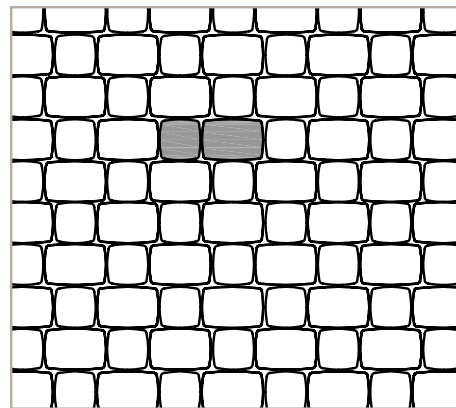

COBBLE PATTERNS

COBBLE HERRINGBONE PATTERN

Cobble 4.5x7
475 stones/100sqft

COBBLE SHORT STACK PATTERN

Cobble 4.5x4.5 - 354 stones/100sqft
Cobble 4.5x7 - 236 stones/100sqft

COBBLE DOUBLE STACK PATTERN

Cobble 4.5x7 - 475 stones/100sqft

COBBLE LONG STACK PATTERN

Cobble 4.5x4.5 - 360stones/100sqft
Cobble 4.5x7 - 240 stones/100sqft

COBBLE RUNNING BOND PATTERN

Cobble 4.5x4.5 - 284 stones/100sqft
Cobble 4.5x7 - 284 stones/100sqft

COBBLE L-STACK PATTERN