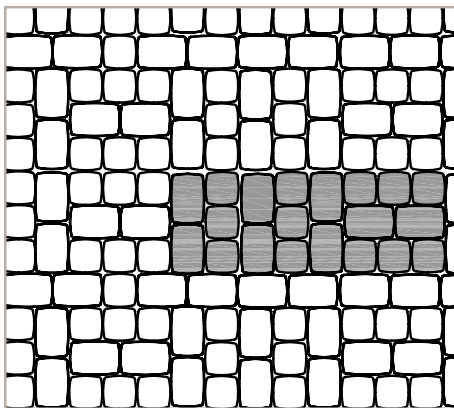

COBBLE PATTERNS

COBBLE HERRINGBONE PATTERN

Cobble 4.5x7
475 stones/100sqft

COBBLE SHORT STACK PATTERN

Cobble 4.5x4.5 - 354 stones/100sqft
Cobble 4.5x7 - 236 stones/100sqft

COBBLE DOUBLE STACK PATTERN

Cobble 4.5x7 - 475 stones/100sqft

COBBLE LONG STACK PATTERN

Cobble 4.5x4.5 - 360stones/100sqft
Cobble 4.5x7 - 240 stones/100sqft

COBBLE RUNNING BOND PATTERN

Cobble 4.5x4.5 - 284 stones/100sqft
Cobble 4.5x7 - 284 stones/100sqft

COBBLE L-STACK PATTERN