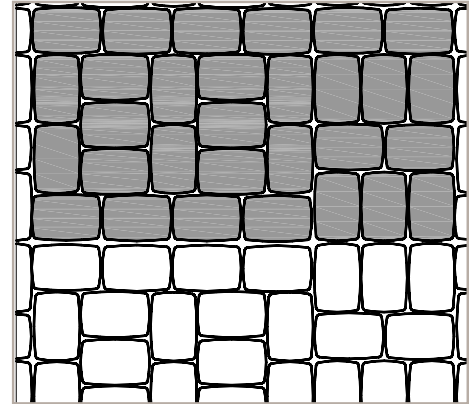

COBBLE PATTERNS

COBBLE HERRINGBONE PATTERN

Cobble 4.5x7
475 stones/100sqft

COBBLE SHORT STACK PATTERN

Cobble 4.5x4.5 - 354 stones/100sqft
Cobble 4.5x7 - 236 stones/100sqft

COBBLE DOUBLE STACK PATTERN

Cobble 4.5x7 - 475 stones/100sqft

COBBLE LONG STACK PATTERN

Cobble 4.5x4.5 - 360stones/100sqft
Cobble 4.5x7 - 240 stones/100sqft

COBBLE RUNNING BOND PATTERN

Cobble 4.5x4.5 - 284 stones/100sqft
Cobble 4.5x7 - 284 stones/100sqft

COBBLE L-STACK PATTERN